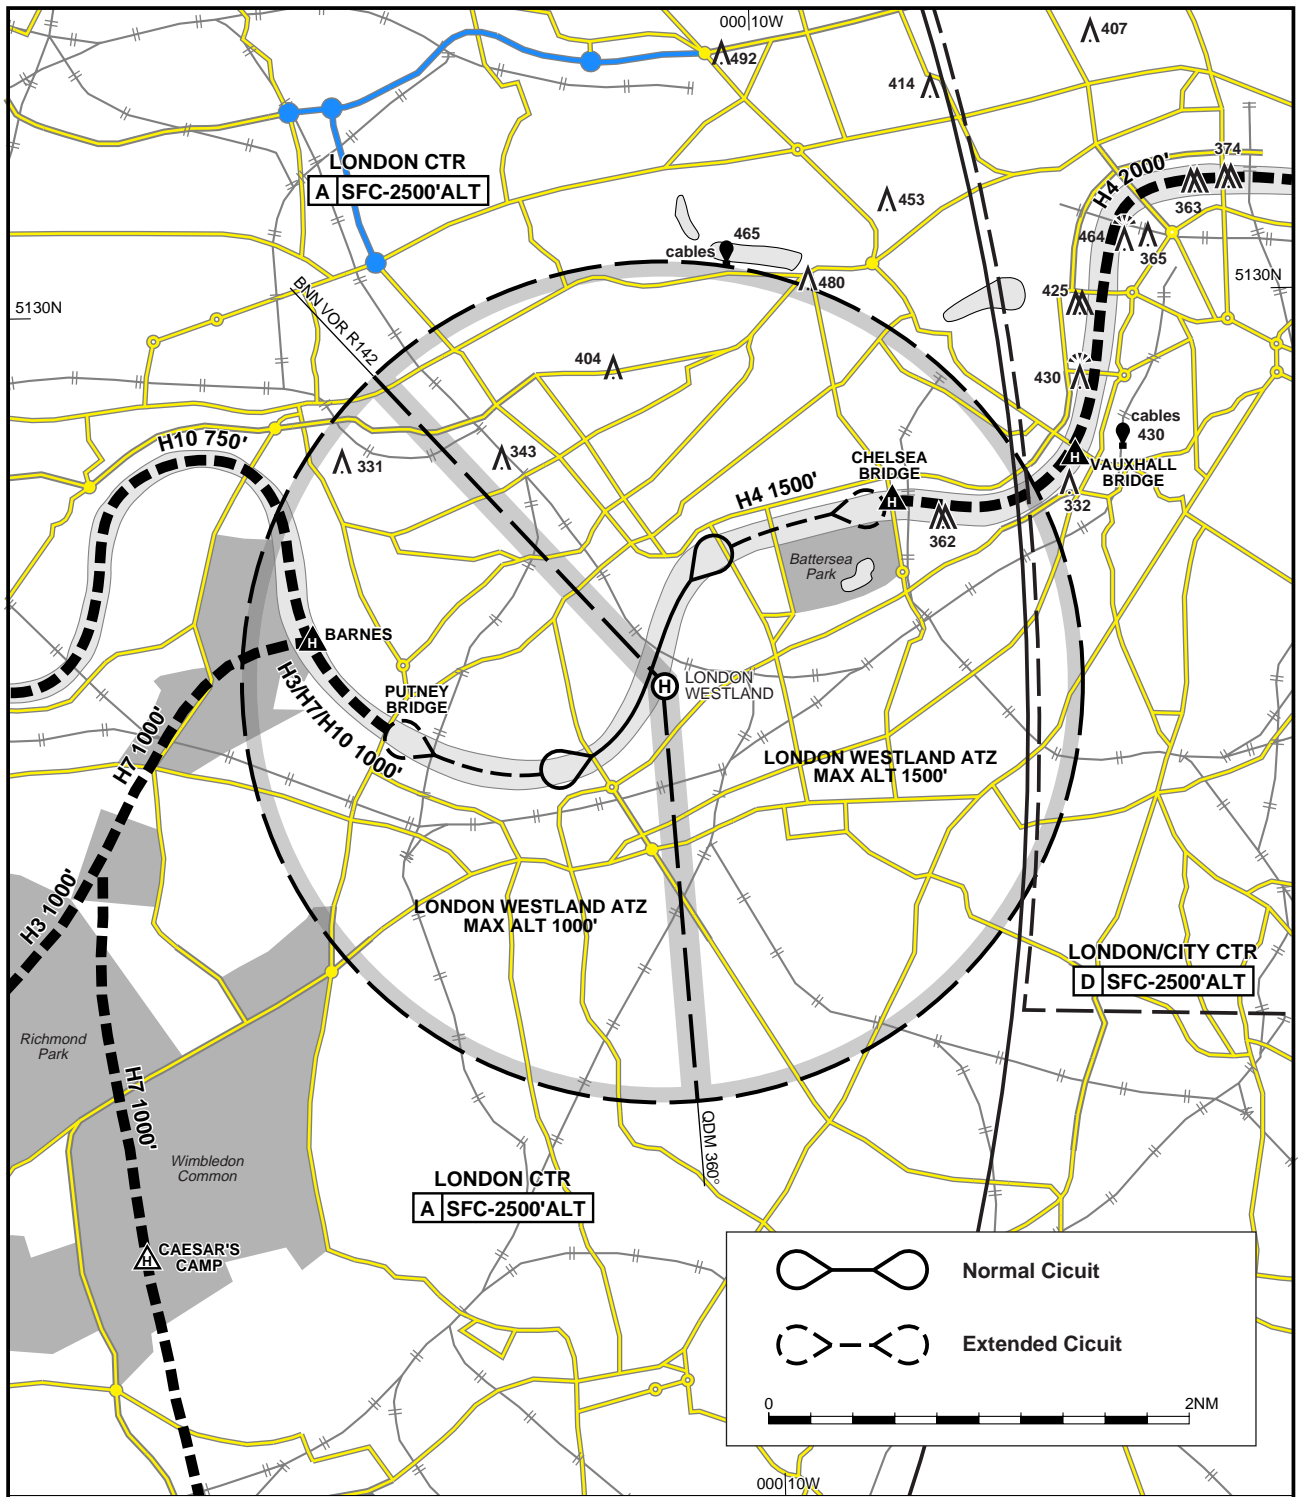

LONDON WESTLAND INBOUND/OUTBOUND FLIGHT PROCEDURES

CHANGE NEW CHART.
AERO INFO DATE 18 OCT 00

EFFECTIVE DATE 28 DEC 00

INTENTIONALLY BLANK